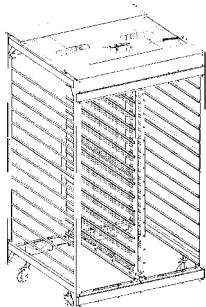

Set & Hatch specifications

Type / Specifications	Setters, 3-week cycle									Hatchers, 3-week cycle			
	150-1S	300-2S	400-2S	450-3S	600-4S	600-2S	800-4S	900-3S	1200-4S	100H	150H	200H	400H
Capacity, hen eggs	15.120	30.240	40.320	45.360	60.480	60.480	80.640	90.720	120.960	10.080	15.120	20.160	40.320
Trolleys (1/1)	3	6	8	9	12	12	16	18	24	3	3+3*	6	12
Trays	168	336	448	504	672	672	896	1.008	1.344	112	168	224	448
Temperature sensor	1	1	1	2	2	1	2	2	2	1	1	1	2
Fan	2	4	4	6	8	4	8	6	8	2	2	2	4
System	M	M+S	M+S	M	M+S	M+S	M+S	M	M+S	-	-	-	-
Dimensions: length	486	486	605	486	486	843	605	843	843	240	354	354	354
width	129	248	248	367	486	248	486	367	486	182	182	182	360
height	268	268	268	268	268	268	268	268	268	254	254	254	254

Type / Specifications	Setters, 4-week cycle				Hatchers, 4-week cycle							
	120-1S	250-2S	380-3S	500-4S					60H	90H	120H	240H
Capacity, duck/turkey egg	12.672	25.344	38.016	50.688					6.336	9.504	12.672	25.344
Capacity, goose eggs	6.336	12.672	19.008	25.344					3.168	4.752	6.336	12.672
Trolleys (1/1)	4	8	12	16					3	3+3*	6	12
Trays	176	352	528	704					88	132	176	352
Temperature sensor	1	1	2	2					1	1	1	2
Fan	2	4	6	8					2	2	2	4
System	M	M+S	M	M+S					-	-	-	-
Dimensions: length	605	605	605	605					240	354	354	354
width	129	248	367	486					182	182	182	360
height	268	268	268	268					254	254	254	254

*) Half size / M = Multi Stage / S = Single Stage. Specifications are subject to change without notice.

Setter trolley:
H W L
205 118 119 cm

Hatcher trolley:
H W L
18 56 118cm

Incl. 19 trays 188 cm high

LINCO Set & Hatch A/S
Kristiansgade 12
DK-7430 Ikast
Tel.: +45 96 60 15 00
Fax: +45 96 60 15 01
E-mail: linco@set-hatch.com
www.set-hatch.com