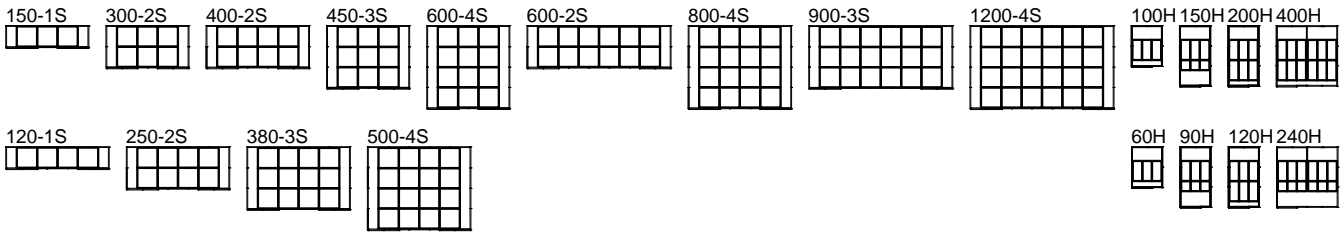

Set & Hatch specifications

Type / Specifications	Setters, 3-week cycle									Hatchers, 3-week cycle			
	150-1S	300-2S	400-2S	450-3S	600-4S	600-2S	800-4S	900-3S	1200-4S	100H	150H	200H	400H
Capacity, hen eggs	15.120	30.240	40.320	45.360	60.480	60.480	80.640	90.720	120.960	10.080	15.120	20.160	40.320
Trolleys (1/1)	3	6	8	9	12	12	16	18	24	3	3+3*	6	12
Trays	168	336	448	504	672	672	896	1.008	1.344	112	168	224	448
Temperature sensor	1	1	1	2	2	1	2	2	2	1	1	1	2
Fan	2	4	4	6	8	4	8	6	8	2	2	2	4
System	M	M+S	M+S	M	M+S	M+S	M+S	M	M+S	-	-	-	-
Dimensions: length	486	486	605	486	486	843	605	843	843	240	354	354	354
width	129	248	248	367	486	248	486	367	486	182	182	182	360
height	268	268	268	268	268	268	268	268	268	254	254	254	254

Type / Specifications	Setters, 4-week cycle				Hatchers, 4-week cycle							
	120-1S	250-2S	380-3S	500-4S					60H	90H	120H	240H
Capacity, duck/turkey egg	12.672	25.344	38.016	50.688					6.336	9.504	12.672	25.344
Capacity, goose eggs	6.336	12.672	19.008	25.344					3.168	4.752	6.336	12.672
Trolleys (1/1)	4	8	12	16					3	3+3*	6	12
Trays	176	352	528	704					88	132	176	352
Temperature sensor	1	1	2	2					1	1	1	2
Fan	2	4	6	8					2	2	2	4
System	M	M+S	M	M+S					-	-	-	-
Dimensions: length	605	605	605	605					240	354	354	354
width	129	248	367	486					182	182	182	360
height	268	268	268	268					254	254	254	254

*) Half size / M = Multi Stage / S = Single Stage. Specifications are subject to change without notice.

Setter trolley:
H W L
205 118 119 cm

Hatcher trolley:
H W L
18 56 118cm

Incl. 19 trays 188 cm high

LINCO Set & Hatch A/S
Kristiansgade 12
DK-7430 Ikast
Tel.: +45 96 60 15 00
Fax: +45 96 60 15 01
E-mail: linco@set-hatch.com
www.set-hatch.com